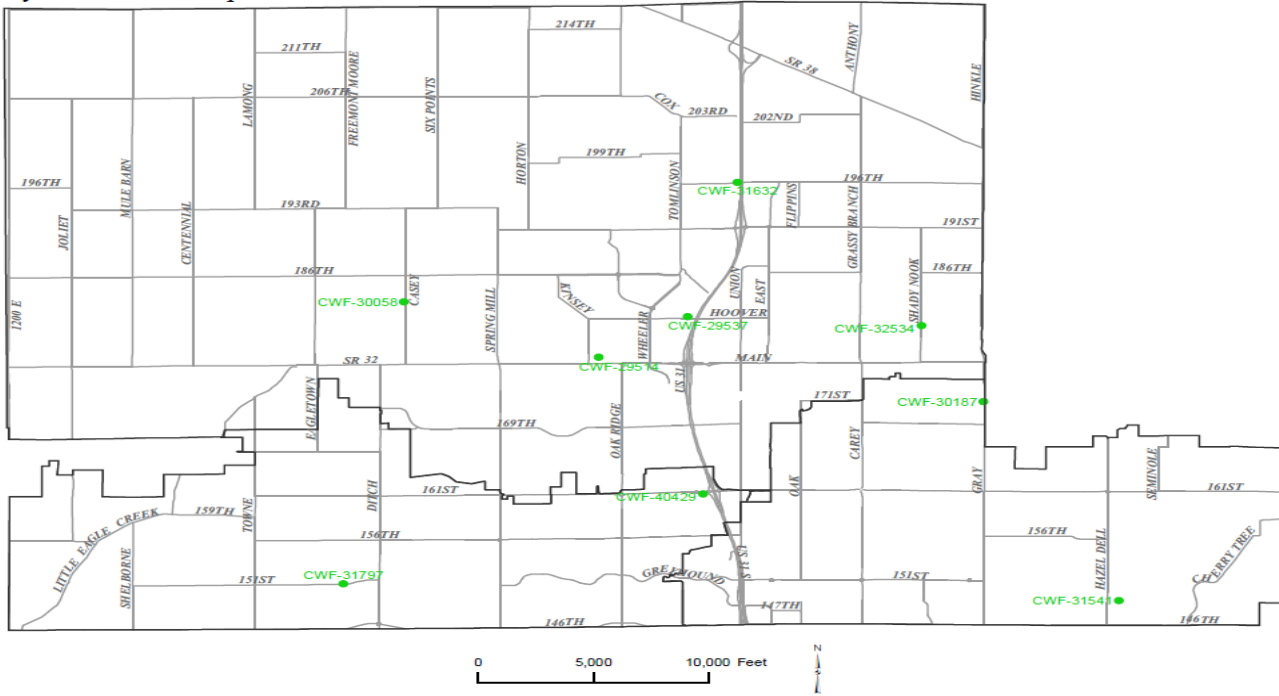

### Hydrant Meter Map for Westfield

HYDRANT	LOCATION
CWF-29514	WEST SIDE OF COMMERCE DRIVE - 350' NORTH OF STATE ROAD 32
CWF-29537	NORTHEAST CORNER OF 181ST STREET AND MARKET COURT
CWF-30058	WEST SIDE OF CASEY ROAD - 475' NORTH OF CROSSWATER WAY
CWF-30187	WEST SIDE OF GRAY ROAD - 175' NORTH OF WHITNEY ROAD
CWF-31541	NORTH SIDE OF EDENSHALL LANE - 550' EAST OF HAZEL DELL ROAD
CWF-31632	196TH STREET - 2500' EAST OF TOMLINSON ROAD
CWF-31797	NORTH SIDE OF 151ST STREET - 1600' WEST OF DITCH ROAD
CWF-32534	EAST SIDE OF SHADY NOOK ROAD - 340' SOUTH OF SANIBEL CIRCLE
CWF-40429	FAR HILLS DRIVE - SOUTH OF 161ST STREET